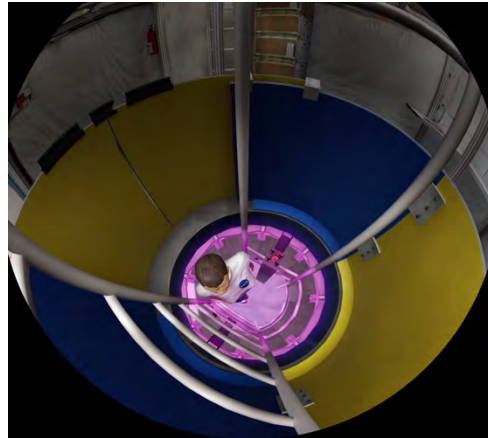

LOG 4A: Mission to Mars: My Day on Mars

A Mars day is just a little bit longer than an Earth day. So, think about your life on Earth and describe how you might spend a day on Mars. Let these images from the Mission to Mars video guide you. You can change the order if you like.

LOG 4B: Mission to Mars: My Day on Mars

A Mars day is just a little bit longer than an Earth day. So, think about your life on Earth and describe how you might spend a day on Mars. Use these images from the video as a guide. You can change the order and recolor the images.